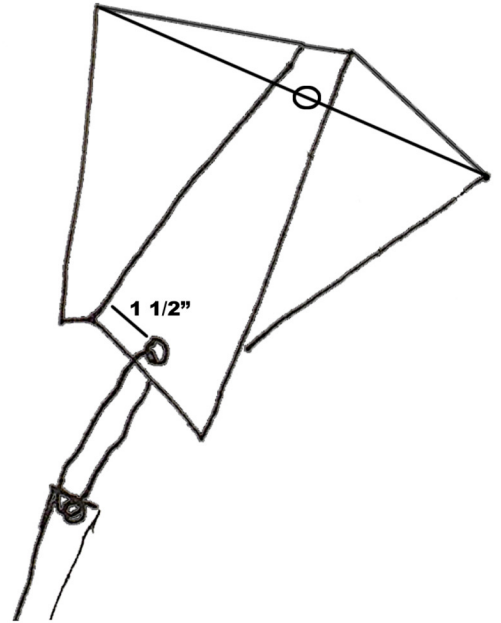

Paper Fold Kite: Pattern and Dimensions

Large Pattern: Use a 17 x 22" piece of paper then measure the dimensions below.

Small Pattern: Use an 8 1/2 x 11" piece of paper then measure the dimensions below.