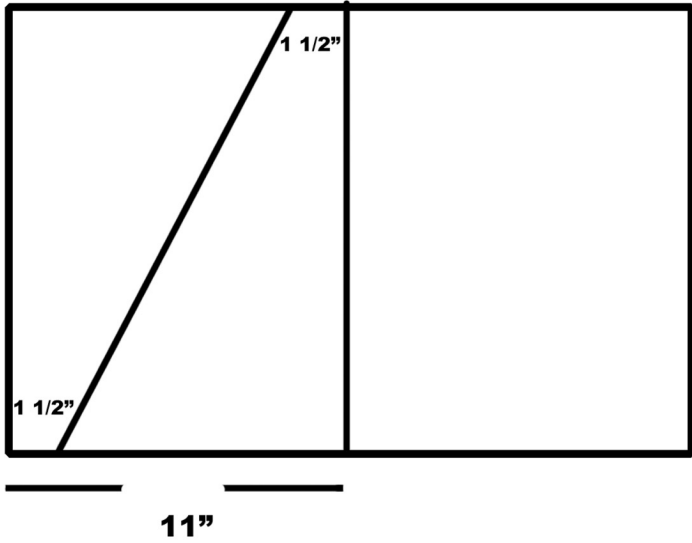

Paper Fold Kite: Pattern and Dimensions

Large Pattern: Use a 17 x 22" piece of paper then measure the dimensions below.

Small Pattern: Use an 8 1/2 x 11" piece of paper then measure the dimensions below.